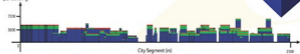

Kg of CO₂ / month
per building

CO₂ FEW'S SKYLINE

/ ZERO+ / B.U.D.
/ FALL 2013 / FAULI FEDERICO
SIMANOVSKY YAFIM
MONTICELLI DAVIDE /
CRITICS: SIRAGNE GIOSTRA / ROBERTO MANCI
NI / TUTORS: VALERIO SIGNORELLI / ROY NASH